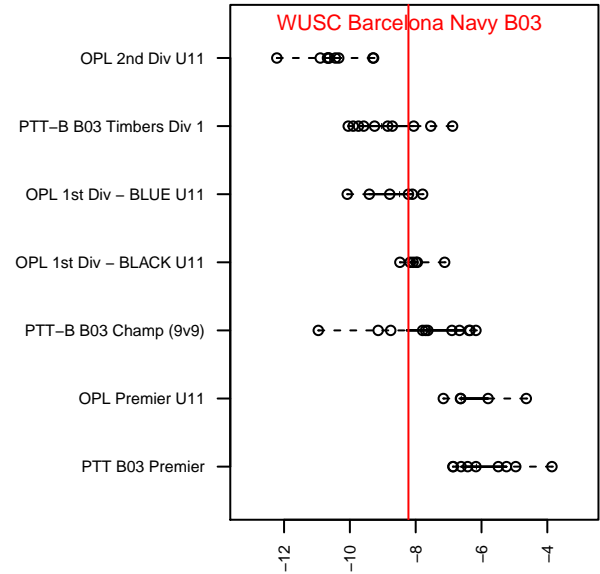

WUSC Barcelona Navy B03

Willamette United Soccer Club
 Willamette, OR
 B03 total strength=340
 attack=0.4 defense=0.1
 fall league = OPL 1st Div – BLUE U11
 spr league = Spr OPL Willamette Div U11

alt names used:
 Crossfire Oregon WUSC Bu11 Barca N/R
 Crossfire OR WUSC Barca Navy
 WUSC CROSSFIRE OR WUSC BU11 BARCE
 Crossfire OR Willamette United SC Bu11 Barce
 Crossfire OR Willamette United SC Bu11 Barce
 Crossfire OR Willamette United SC Bu11 Barce

**attack and defense variance (black dot)
relative to other teams
and top 10 in region**

**attack and defense rating
relative to others at age
and all opponents in last 13 months**

Performance relative to 13 month average