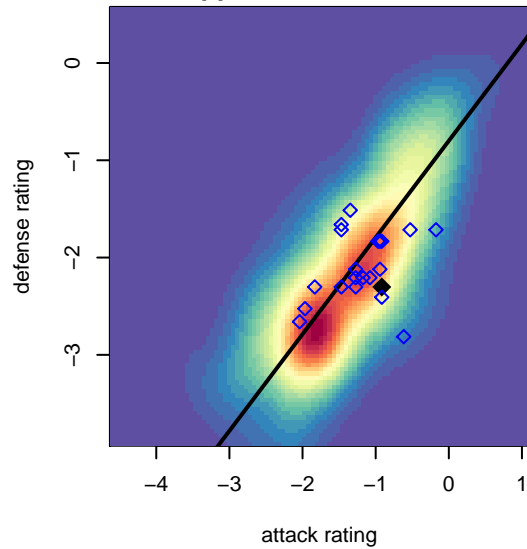

WUSC Barcelona Navy B03

Willamette United Soccer Club
 Willamette, OR
 B03 total strength=340
 attack=0.4 defense=0.1
 fall league = OPL 1st Div – BLUE U11
 spr league = Spr OPL Willamette Div U11

alt names used:
 Crossfire Oregon WUSC Bu11 Barca N/R
 Crossfire OR WUSC Barca Navy
 WUSC CROSSFIRE OR WUSC BU11 BARCE
 Crossfire OR Willamette United SC Bu11 Barce
 Crossfire OR Willamette United SC Bu11 Barce
 Crossfire OR Willamette United SC Bu11 Barce

**attack and defense variance (black dot)
relative to other teams
and top 10 in region**

**attack and defense rating
relative to others at age
and all opponents in last 13 months**

Performance relative to 13 month average