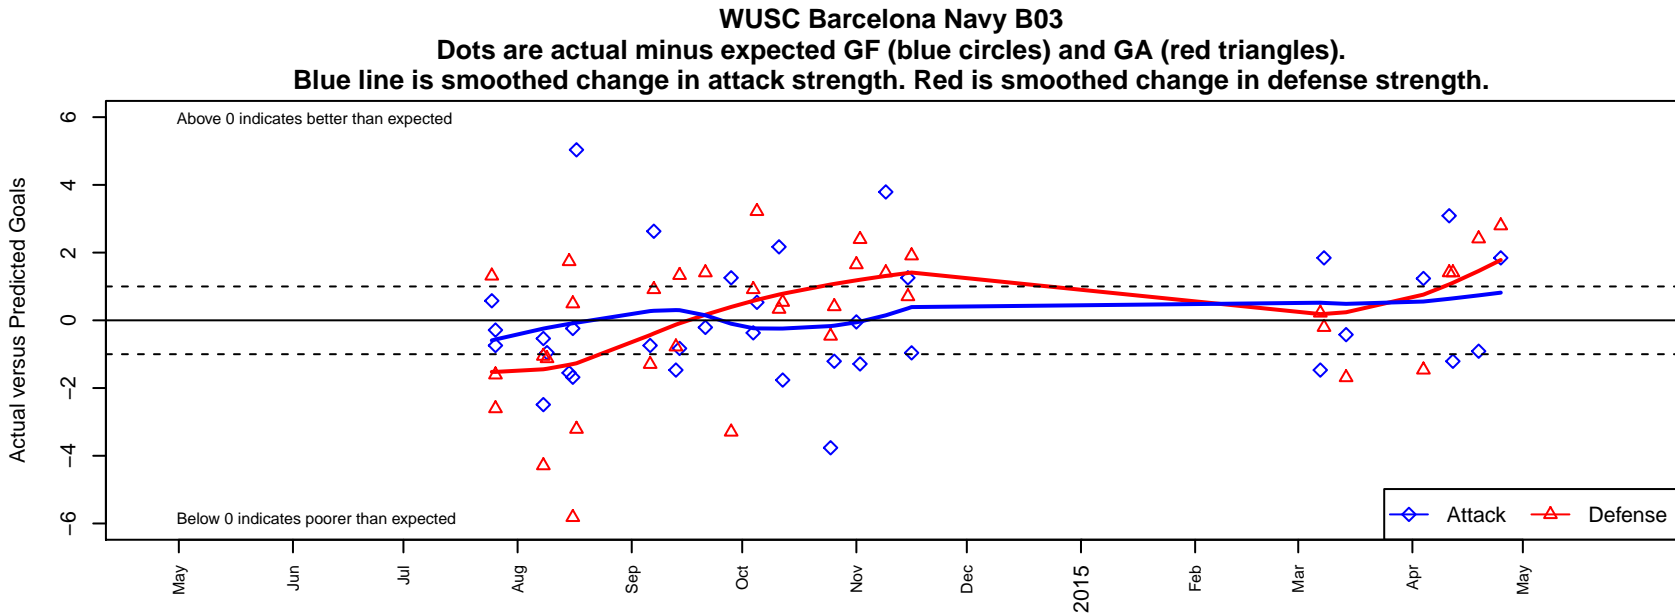

WUSC Barcelona Navy B03

Willamette United Soccer Club
 Willamette, OR
 B03 total strength=340
 attack=0.4 defense=0.1
 fall league = OPL 1st Div – BLUE U11
 spr league = Spr OPL Willamette Div U11

alt names used:
 Crossfire Oregon WUSC Bu11 Barca N/R
 Crossfire OR WUSC Barca Navy
 WUSC CROSSFIRE OR WUSC BU11 BARCE
 Crossfire OR Willamette United SC Bu11 Barce
 Crossfire OR Willamette United SC Bu11 Barce
 Crossfire OR Willamette United SC Bu11 Barce

**attack and defense variance (black dot)
relative to other teams
and top 10 in region**

**attack and defense rating
relative to others at age
and all opponents in last 13 months**

Performance relative to 13 month average