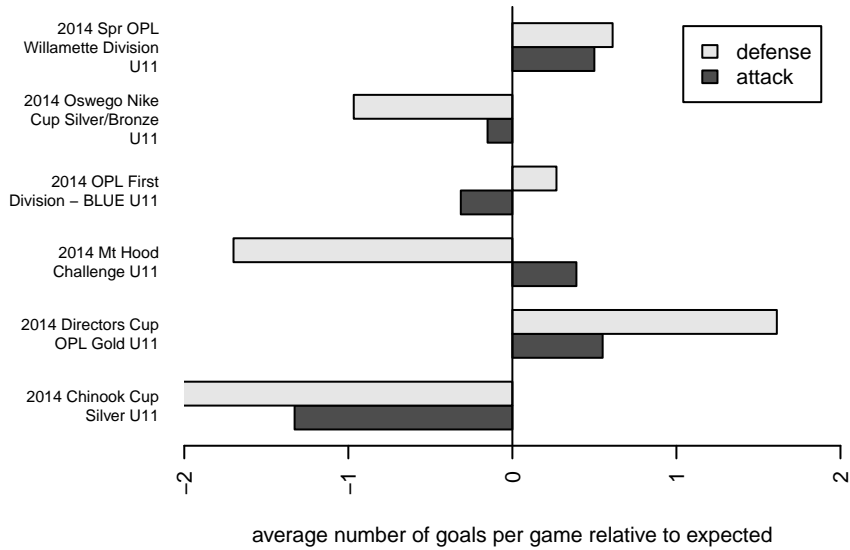

WUSC Barcelona Navy B03

Willamette United Soccer Club
 Willamette, OR
 B03 total strength=340
 attack=0.4 defense=0.1
 fall league = OPL 1st Div – BLUE U11
 spr league = Spr OPL Willamette Div U11

alt names used:
 Crossfire Oregon WUSC Bu11 Barca N/R
 Crossfire OR WUSC Barca Navy
 WUSC CROSSFIRE OR WUSC BU11 BARCE
 Crossfire OR Willamette United SC Bu11 Barce
 Crossfire OR Willamette United SC Bu11 Barce
 Crossfire OR Willamette United SC Bu11 Barce

Venues played:
 2014 Oswego Nike Cup Silver/Bronze U11
 2014 Chinook Cup Silver U11
 2014 Mt Hood Challenge U11
 2014 OPL First Division – BLUE U11
 2014 Directors Cup OPL Gold U11
 2014 Spr OPL Willamette Division U11

**attack and defense variance (black dot)
relative to other teams
and top 10 in region**

**attack and defense rating
relative to others at age
and all opponents in last 13 months**

Performance relative to 13 month average