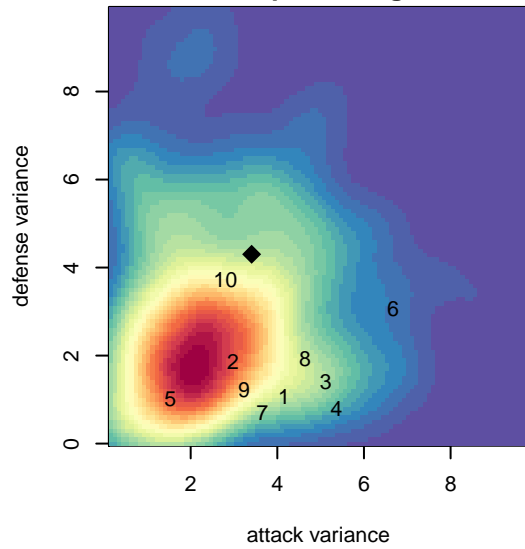

WUSC Barcelona Navy B03

Willamette United Soccer Club
 Willamette, OR
 B03 total strength=340
 attack=0.4 defense=0.1
 fall league = OPL 1st Div – BLUE U11
 spr league = Spr OPL Willamette Div U11

alt names used:
 Crossfire Oregon WUSC Bu11 Barca N/R
 Crossfire OR WUSC Barca Navy
 WUSC CROSSFIRE OR WUSC BU11 BARCE
 Crossfire OR Willamette United SC Bu11 Barce
 Crossfire OR Willamette United SC Bu11 Barce
 Crossfire OR Willamette United SC Bu11 Barce

**attack and defense variance (black dot)
relative to other teams
and top 10 in region**

**attack and defense rating
relative to others at age
and all opponents in last 13 months**

Performance relative to 13 month average